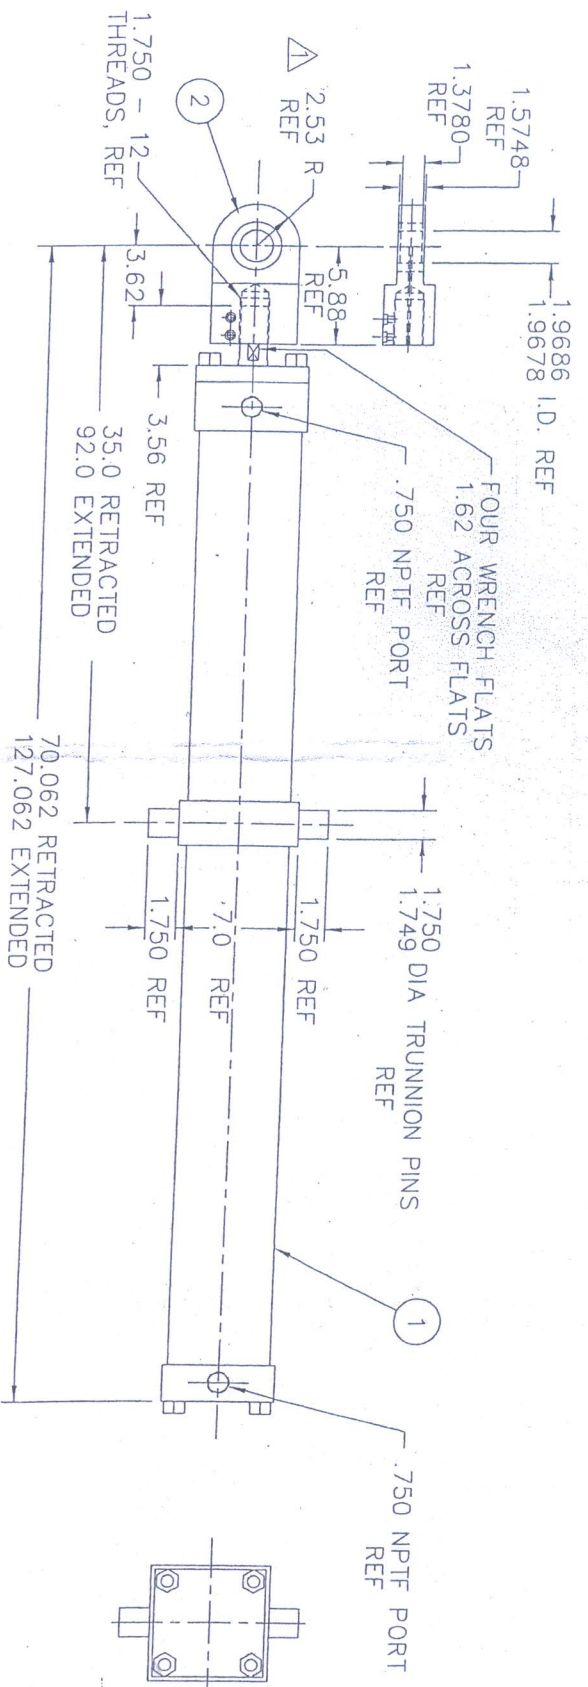

Procurement Manager

ITEM	15	16	17	18	19	20	21	22	23	24	25	26	27	28	29	30
SA 111	4	1	3	5	9	0	0	0	0	0	0	0	0	0	0	0
001	1	4	1	3	5	7	0	0	0	0	0	0	0	0	0	0
214	1	4	1	3	5	8	0	0	0	0	0	0	0	0	0	0
3																

EST. WT. = 347 LBS.

THIS DRAWING INCLUDES PROPRIETARY DATA WHICH IS THE EXCLUSIVE PROPERTY OF ELLICOTT MACHINE CORP. INT'L. NO DISCLOSURE OR REPRODUCTION ALLOWED WITHOUT THE WRITTEN CONSENT OF ELLICOTT MACHINE CORP. INT'L.